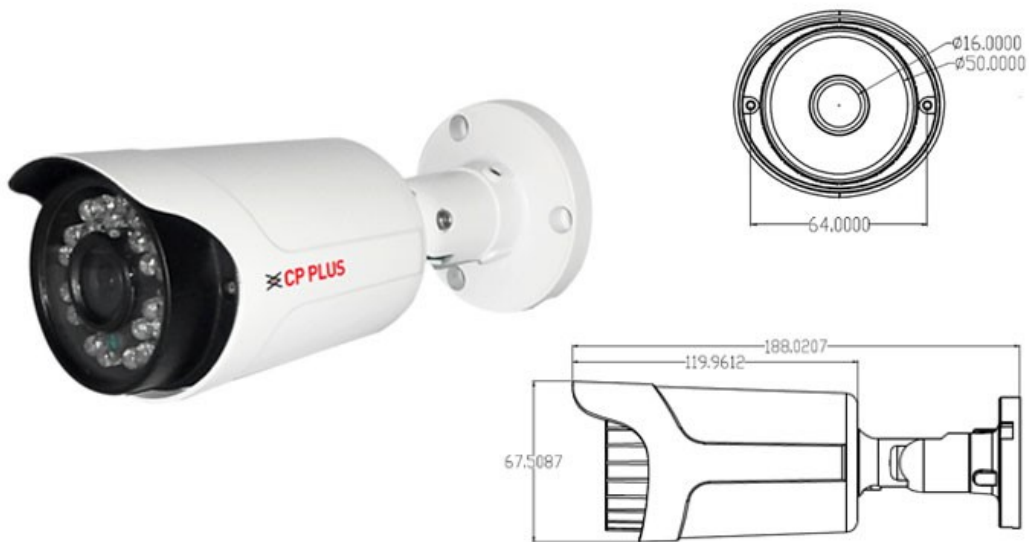

CP- VCQ-T20L2

2 MP HDCVI IR Bullet Camera - 20 Mtr.

CP PLUS
CORAL

Main Features

- 2 MP HQIS Pro Image Sensor
- 25/30fps@1080P
- Day/Night(ICR), AWB, AGC, BLC
- 3.6mm MP Lens
- IR Range of 20 Mtr.
- IP66

CP- VCQ-T20L2

2 MP HDCVI IR Bullet Camera - 20 Mtr.

Feature

Image Sensor
Minimum Illumination
Shutter Speed
White Balance
Lens
Gain Control(AGC)
S/N Ratio
Back Light Compensation
Video Streaming
Video Output
ICR
IR
No. of IR LEDs
Operating Temperature
Power Source
Power Consumption
Weatherproof Standard
Dimension
Weight

Specification

2 MP HQIS Pro Image Sensor
0.01Lux
PAL:1/60~1/100000s
Auto
3.6mm MP Lens
Auto
more than 50dB
Auto
1080P@25 fps
1.0Vp-P75Ωbn
Supports
IR Range of 20 Mtr.
24
-10~ +50°C RH95% Max
DC12V
DC12V±10%,530mA±10%
IP66
190mm x 76mm x 67mm
390g.